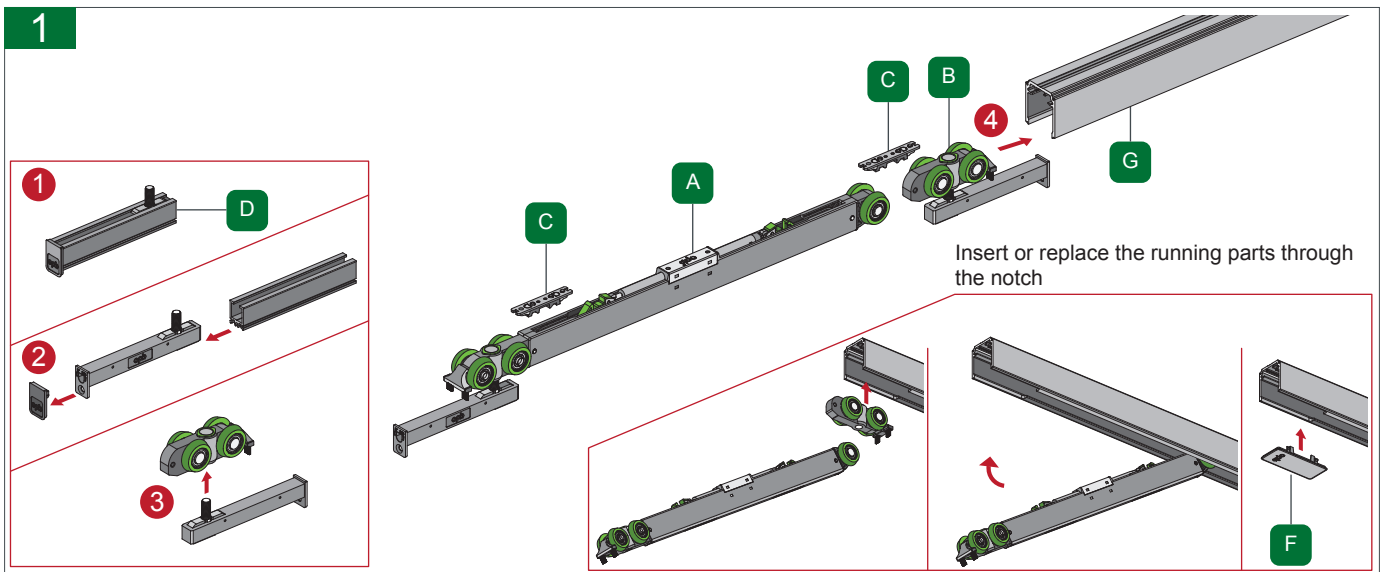

opk Spaceship 160 W Deckenmontage / Ceiling Mounting Mounting Instruction

2

Fix the stoppers to both sides of the track

3

4

5

6

First adjust the activator,
then fix it with the safety screw!