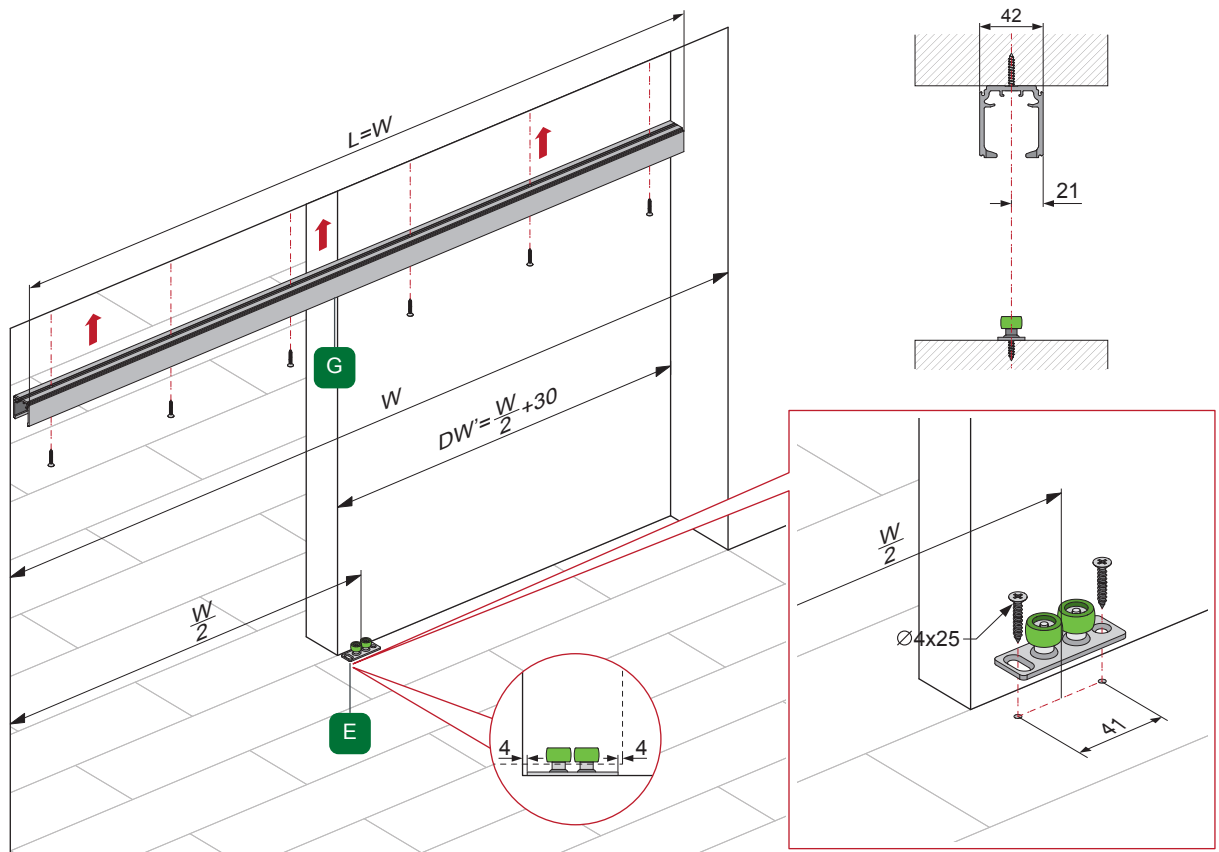

opk Spaceship 160 W Deckenmontage / Ceiling Mounting Mounting Instruction

2

Fix the stoppers to both sides of the track

3

4

5

6

First adjust the activator,
then fix it with the safety screw!