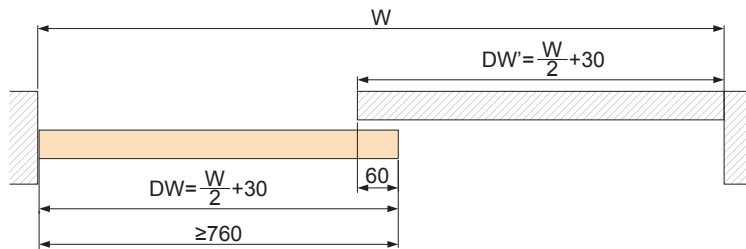

opk Spaceship 160 W Deckenmontage / Ceiling Mounting Mounting Instruction

2

Fix the stoppers to both sides of the track

3

4

5

6

First adjust the activator,
then fix it with the safety screw!