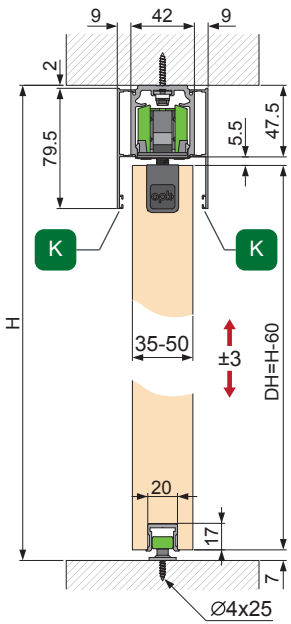

opk Spaceship 160 W Deckenmontage / Ceiling Mounting Mounting Instruction

2

Fix the stoppers to both sides of the track

3

4

5

6

First adjust the activator,
then fix it with the safety screw!