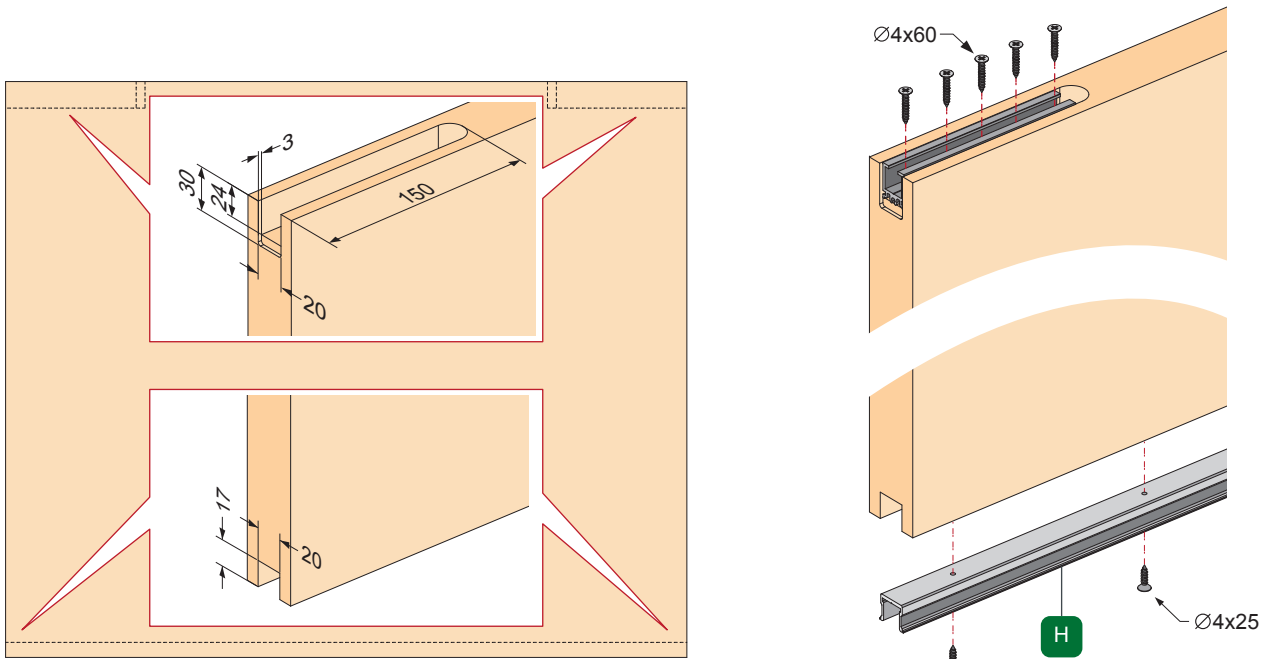

opk Spaceship 160 W Deckenmontage / Ceiling Mounting Mounting Instruction

2

Fix the stoppers to both sides of the track

3

4

5

6

First adjust the activator,
then fix it with the safety screw!