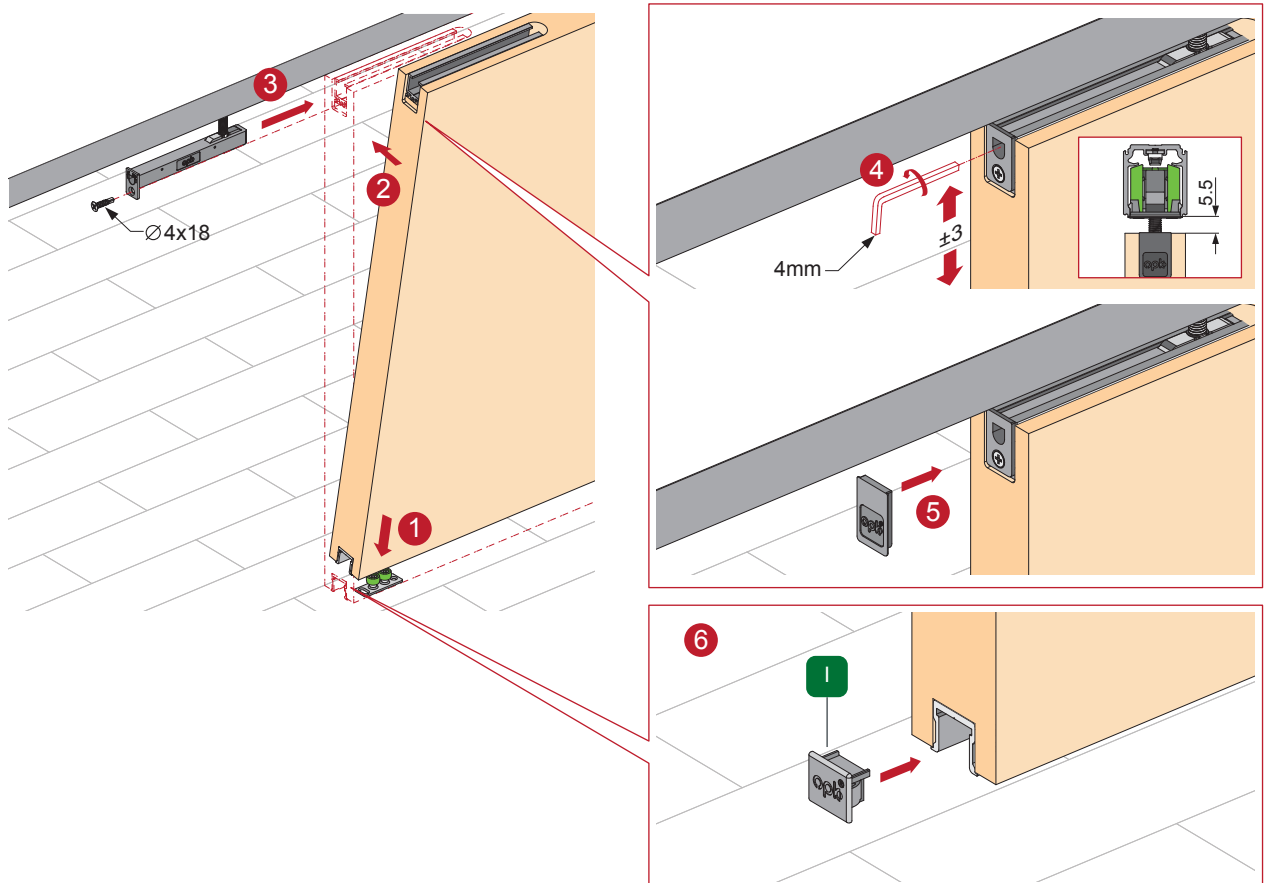

opk Spaceship 160 W Deckenmontage / Ceiling Mounting Mounting Instruction

2

Fix the stoppers to both sides of the track

3

4

5

6

First adjust the activator,
then fix it with the safety screw!