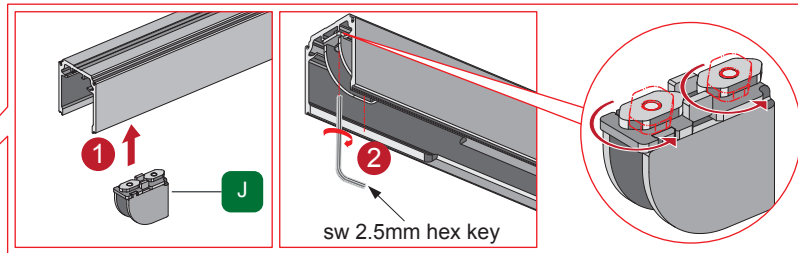

opk Spaceship 160 W Deckenmontage / Ceiling Mounting Mounting Instruction

2

Fix the stoppers to both sides of the track

3

4

5

6

First adjust the activator,
then fix it with the safety screw!