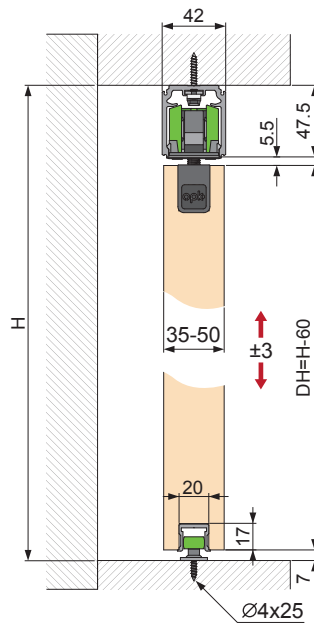

opk Spaceship 160 W Deckenmontage / Ceiling Mounting Mounting Instruction

2

Fix the stoppers to both sides of the track

3

4

5

6

First adjust the activator,
then fix it with the safety screw!