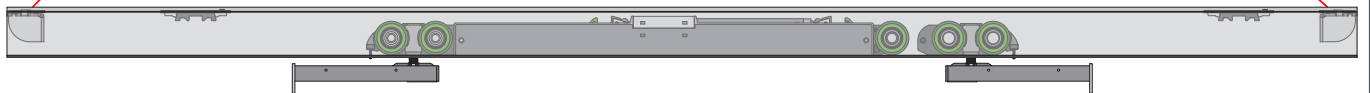

opk Spaceship 160 W Deckenmontage / Ceiling Mounting Mounting Instruction

2

Fix the stoppers to both sides of the track

3

4

5

6

First adjust the activator,
then fix it with the safety screw!