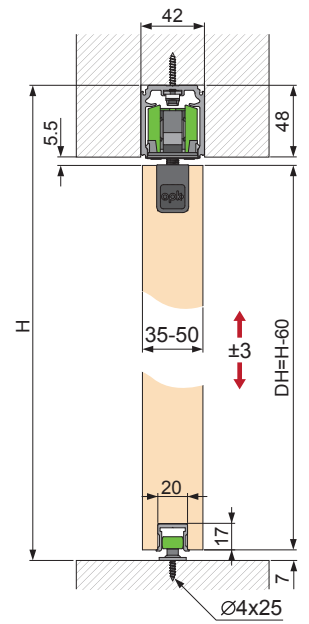

opk Spaceship 160 W Deckenmontage / Ceiling Mounting Mounting Instruction

2

Fix the stoppers to both sides of the track

3

4

5

6

First adjust the activator,
then fix it with the safety screw!