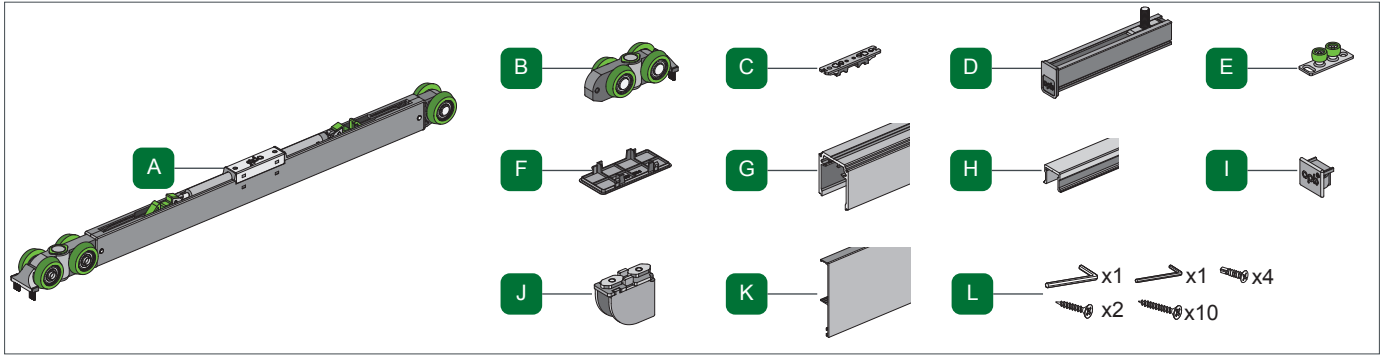

opk Spaceship 160 W Deckenmontage / Ceiling Mounting Mounting Instruction

2

Fix the stoppers to both sides of the track

3

4

5

6

First adjust the activator,
then fix it with the safety screw!